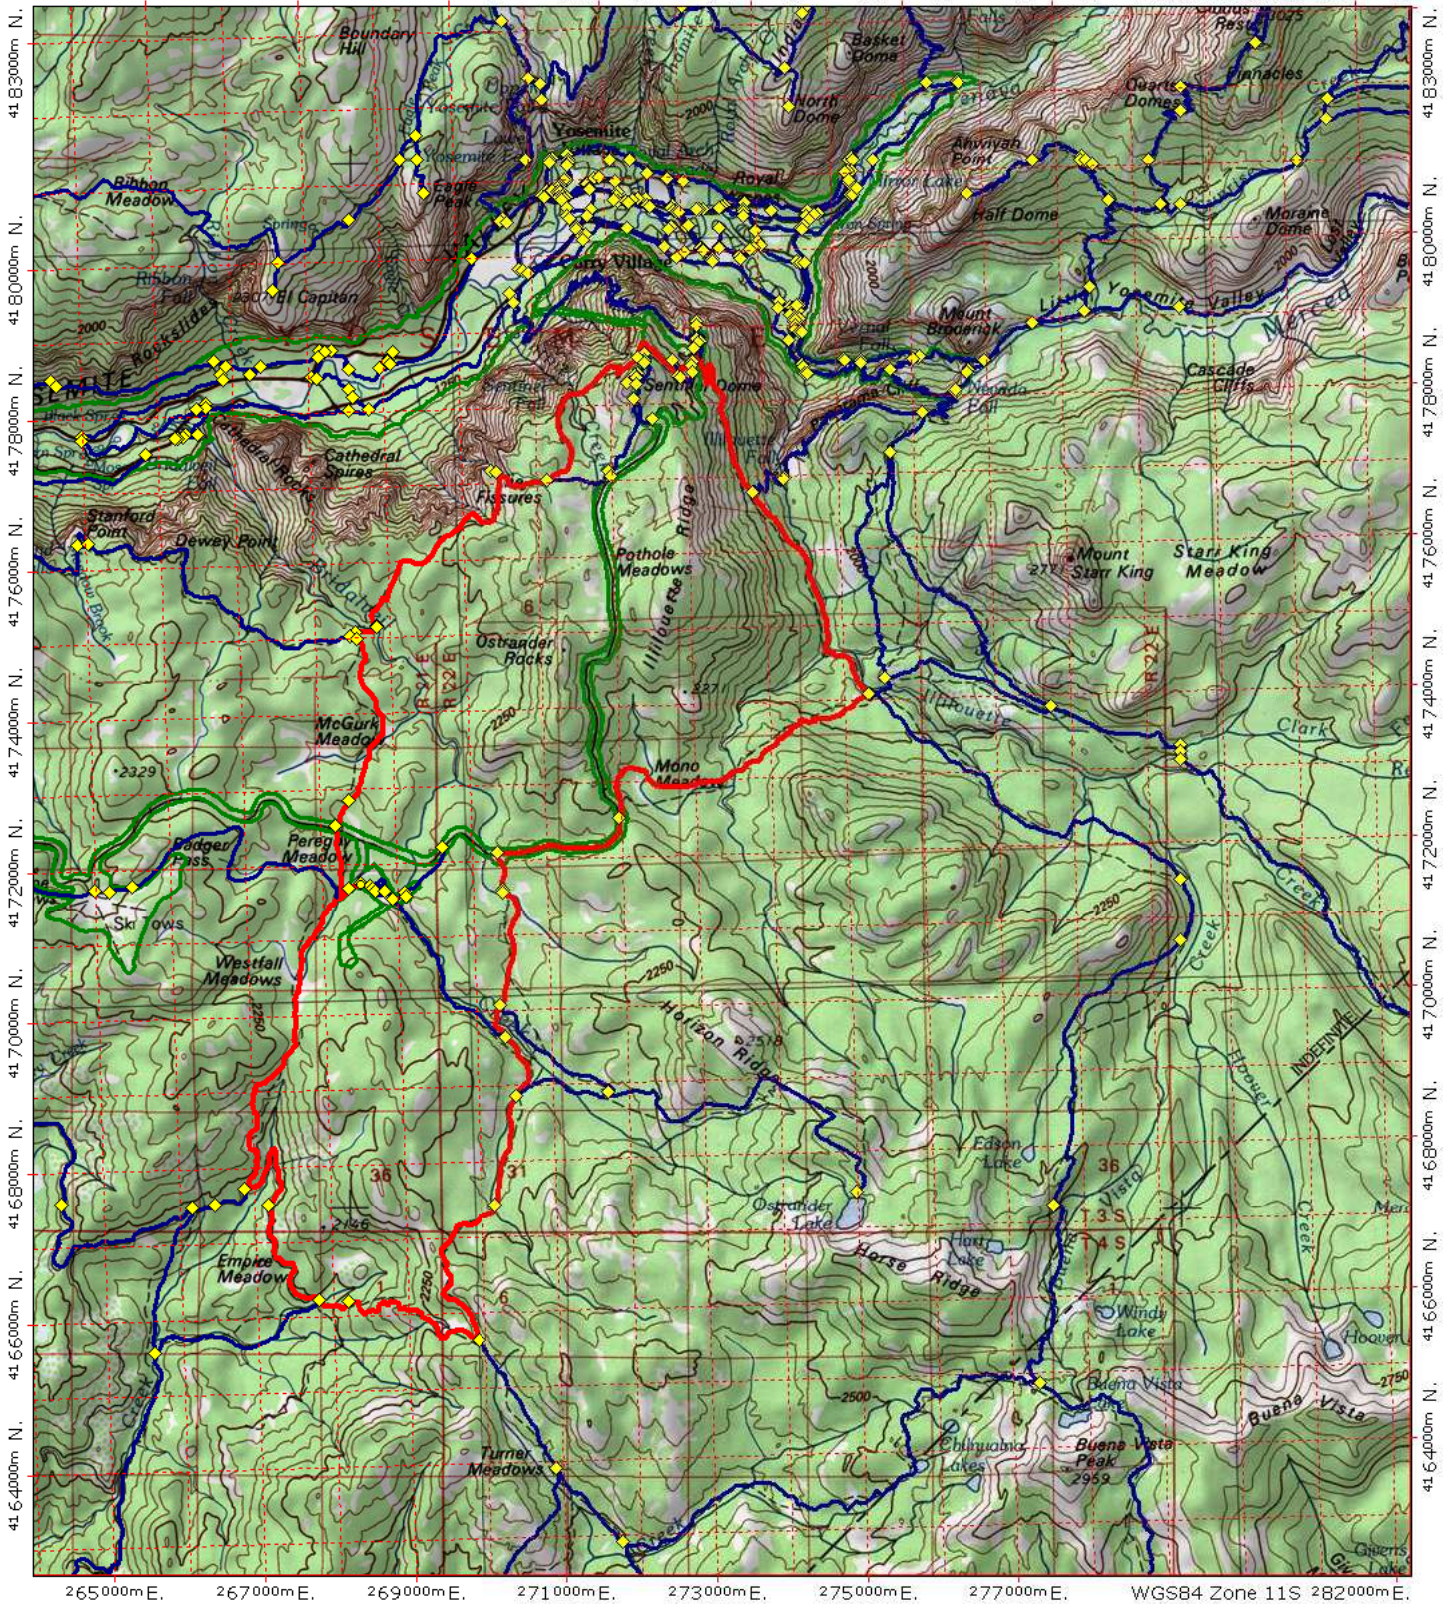

TOPO! map printed on 09/16/04 from "yosemite-bdml4.tpo"

266000m E, 268000m E, 270000m E, 272000m E, 274000m E, 276000m E, 278000m E, WGS84 Zone 11S 282000m E

TN 14°

0 1000 FEET 0 500 1000 METERS

Map created with TOPOI © 2003 National Geographic (www.nationalgeographic.com/topo)

TN
JMI
/LSP