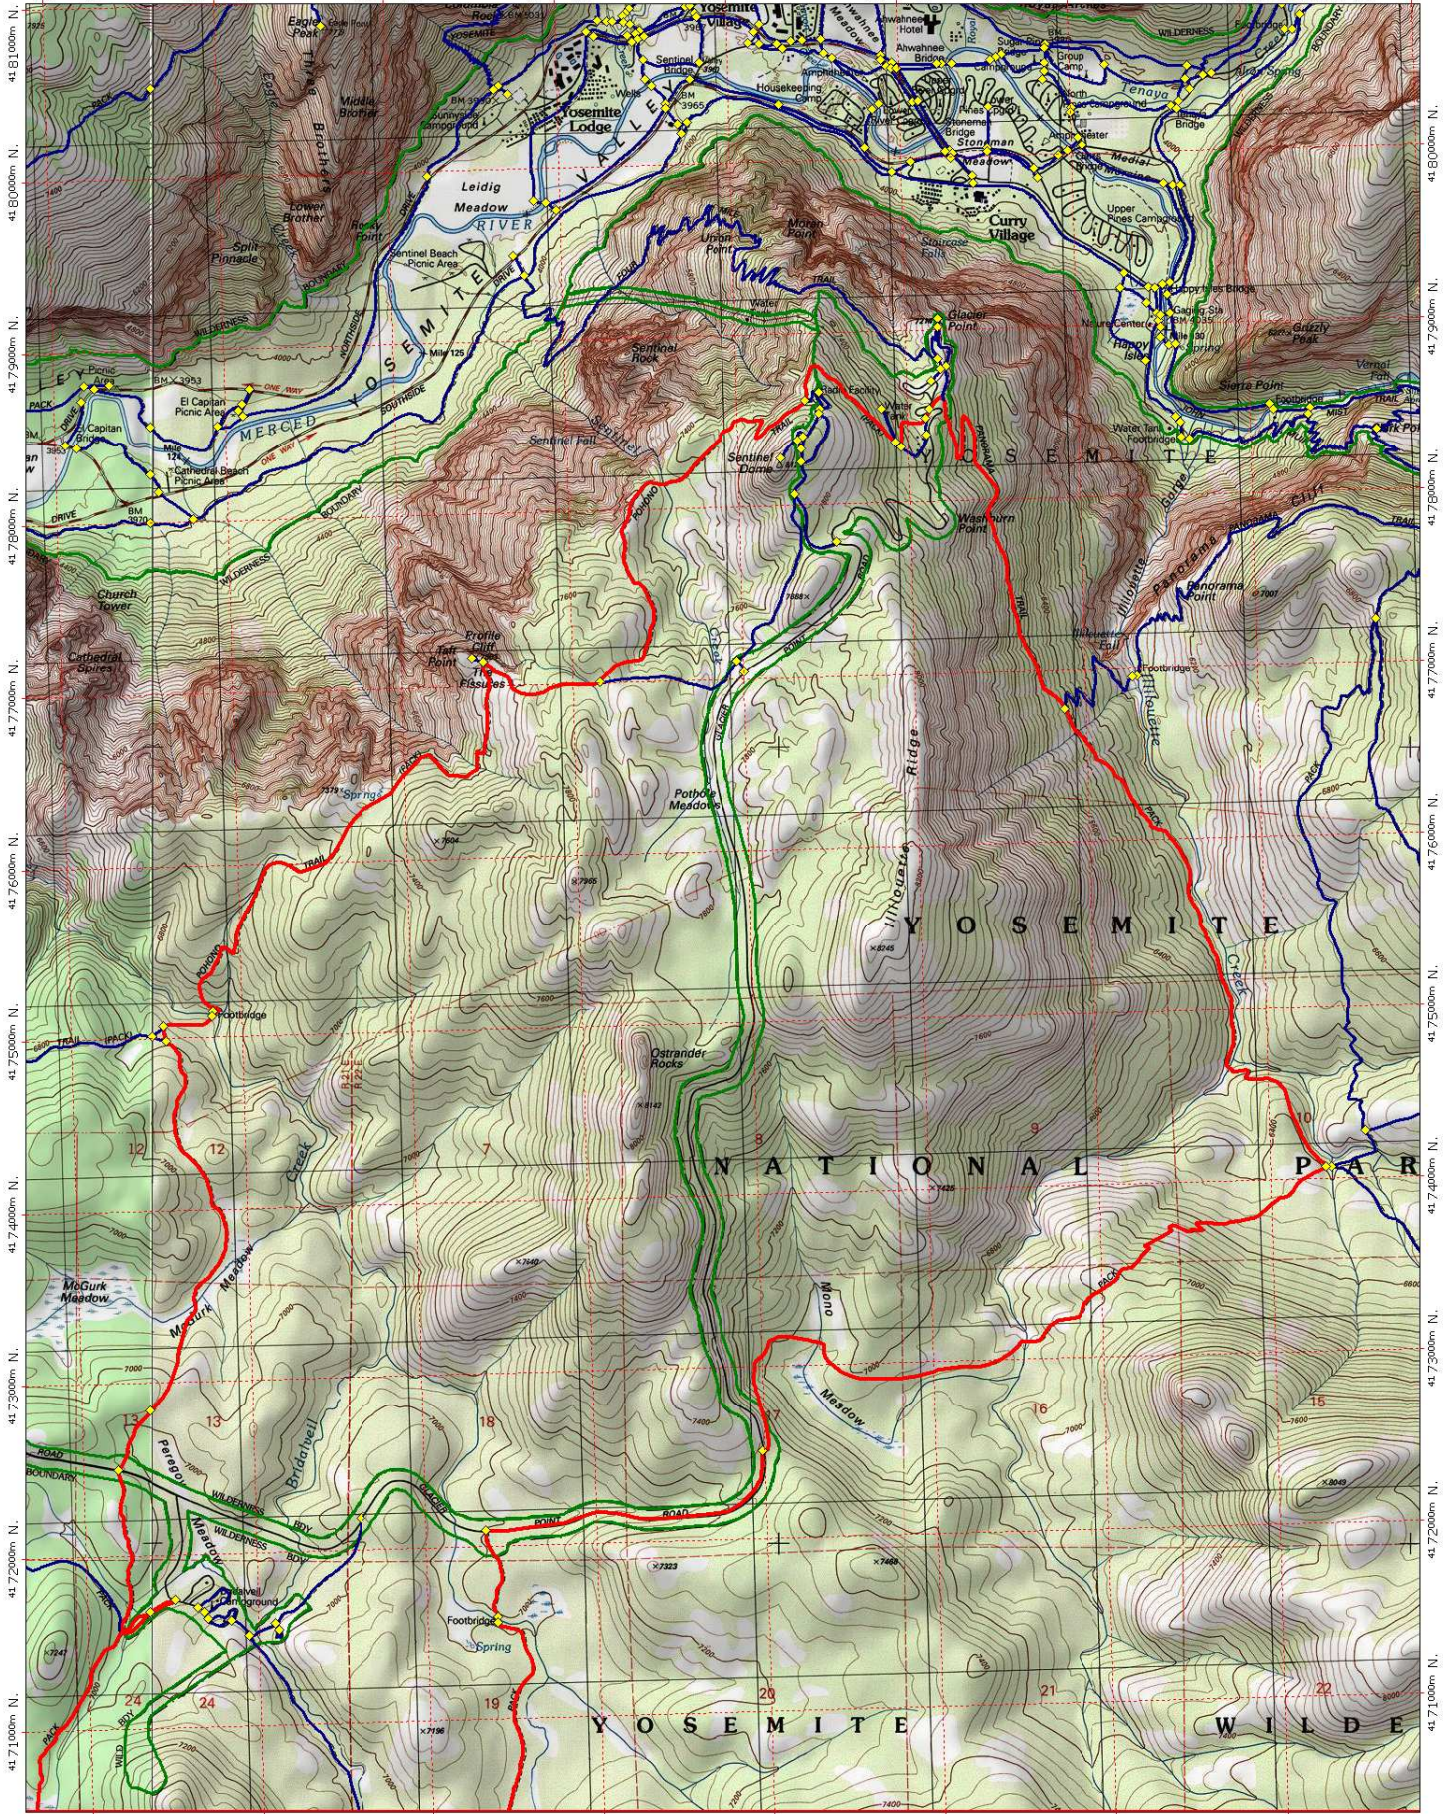

TOPO! map printed on 09/16/04 from "yosemite-bdml4.tpo"

266000m E, 268000m E, 270000m E, 272000m E, 274000m E, 276000m E, 278000m E, WGS84 Zone 11S 282000m E

TN 14°

0 1000 FEET 0 500 1000 METERS

Map created with TOPOI © 2003 National Geographic (www.nationalgeographic.com/topo)

TN
JMI
/LSP