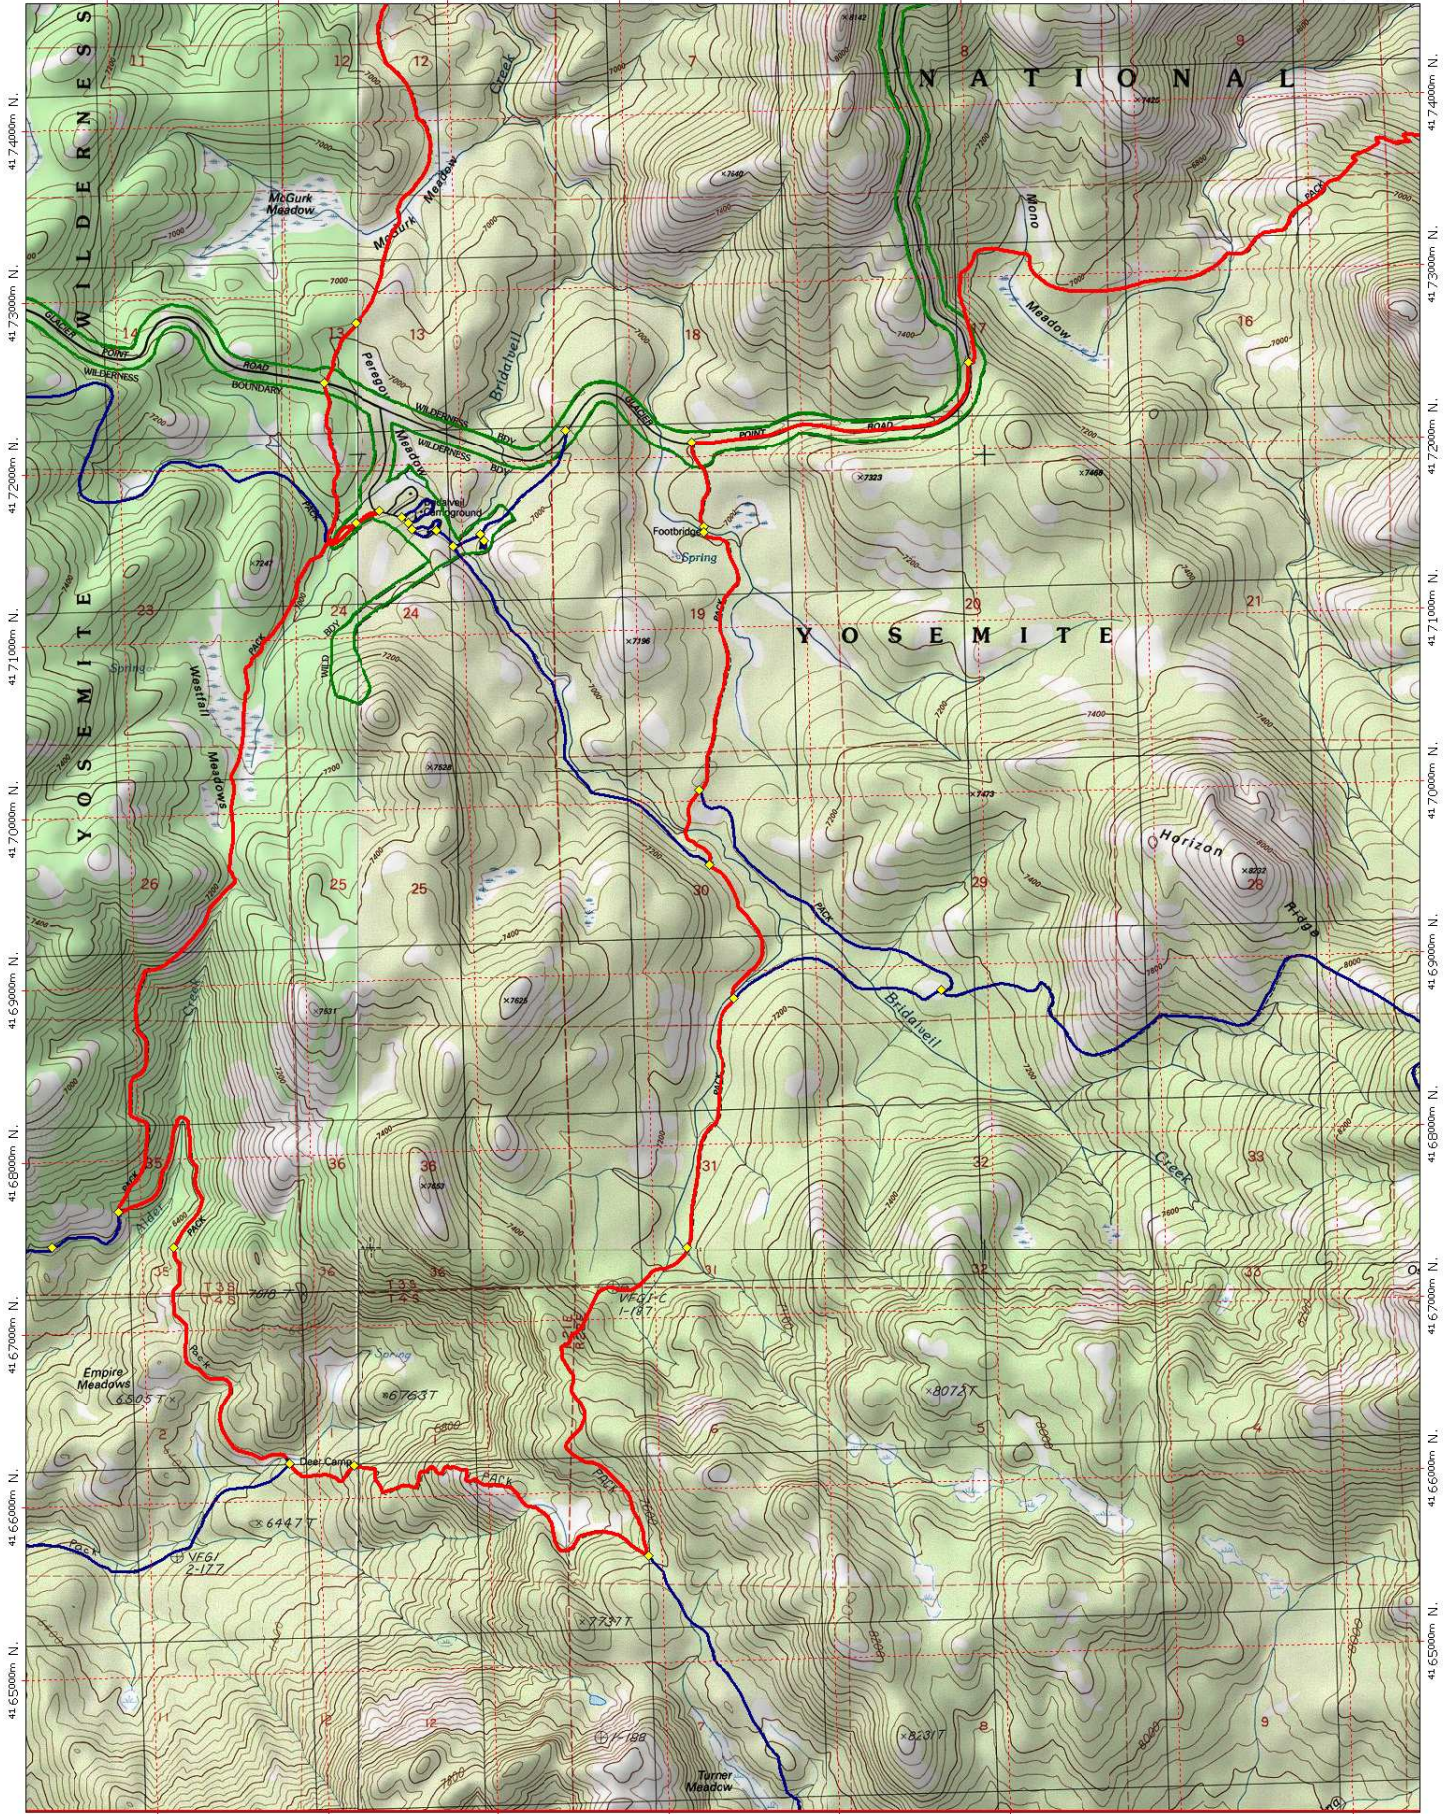

TN 14°

0 1000 FEET 0 500 1000 METERS