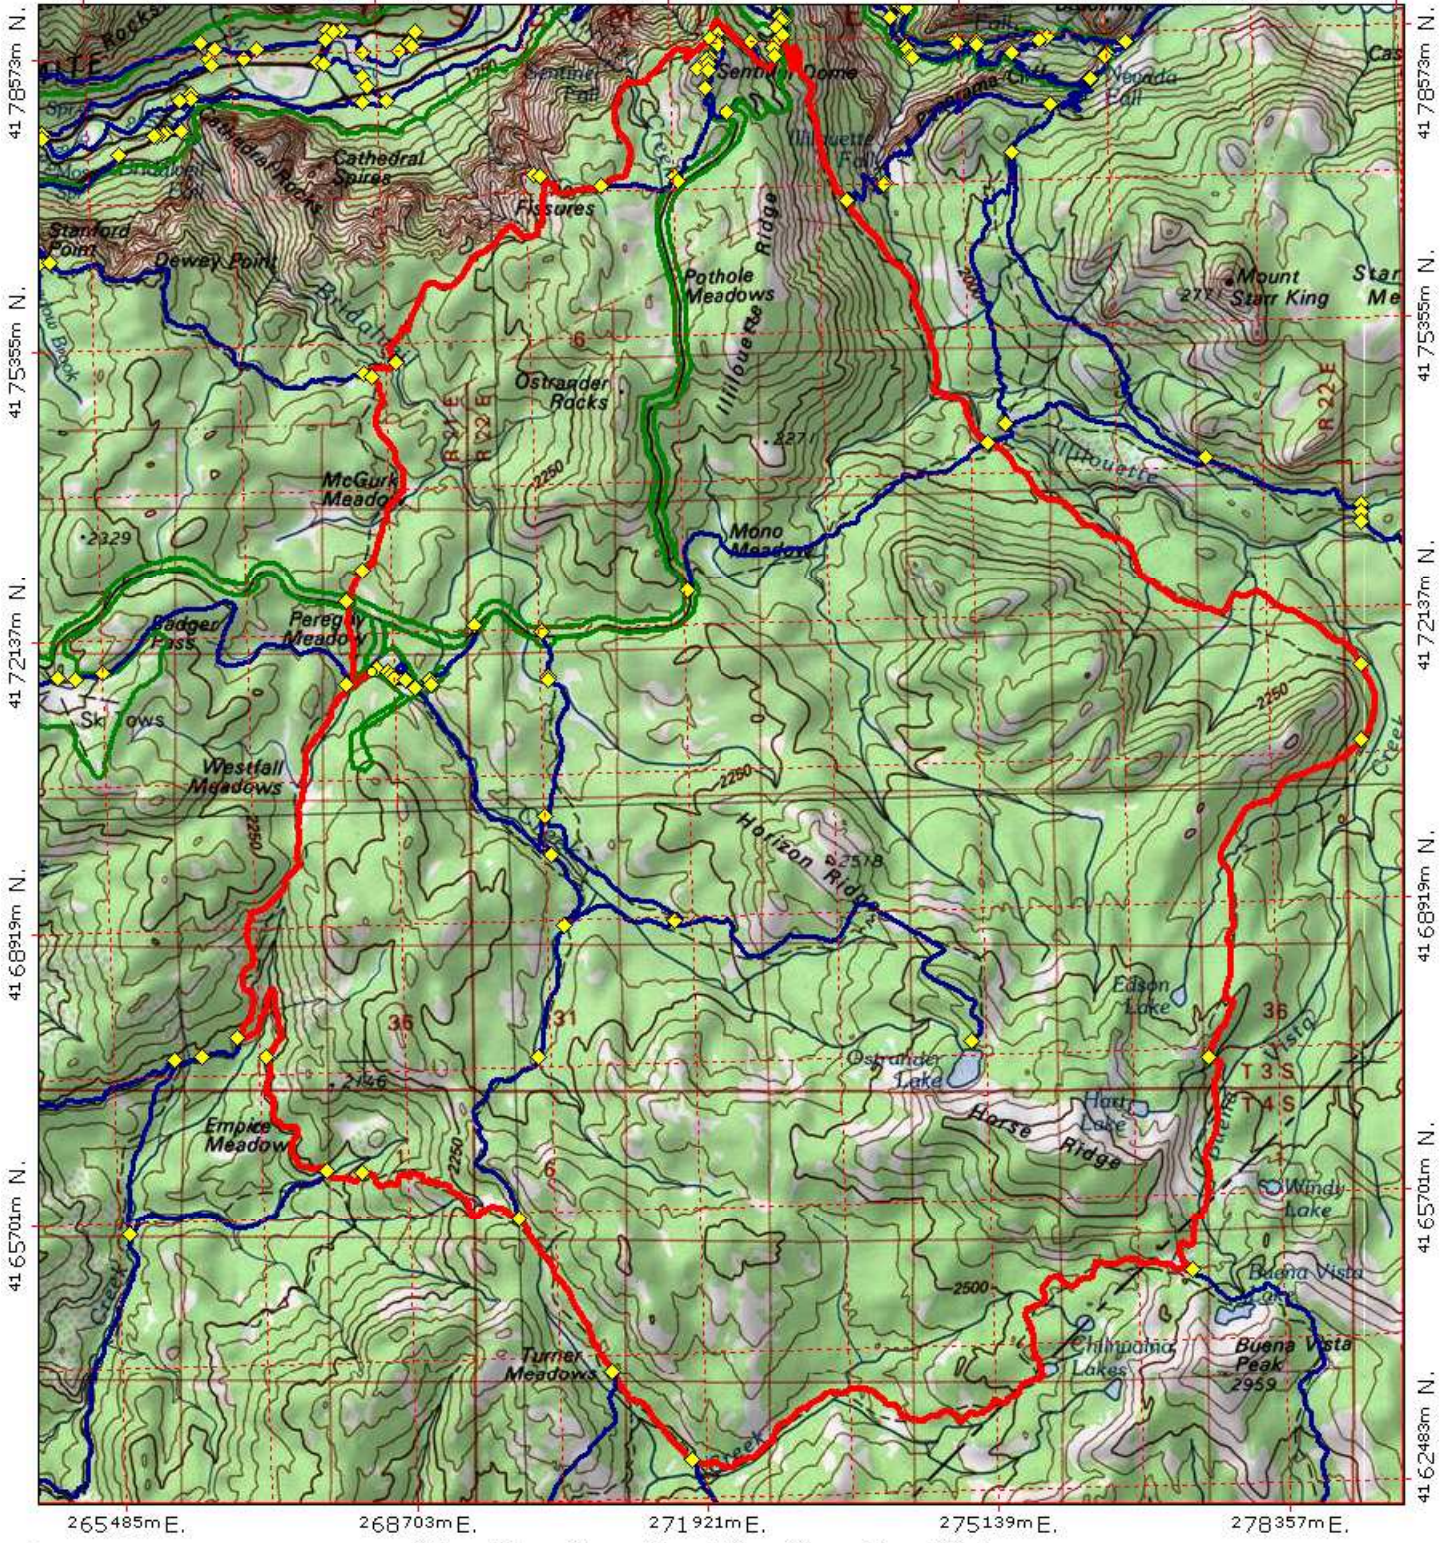

265485m E, 268703m E, 271921m E, 275139m E, WGS84 Zone 11S 279966m E

TN \uparrow MN
14 1/2°

Map created with TOPO!© ©2003 National Geographic (www.nationalgeographic.com/topo)