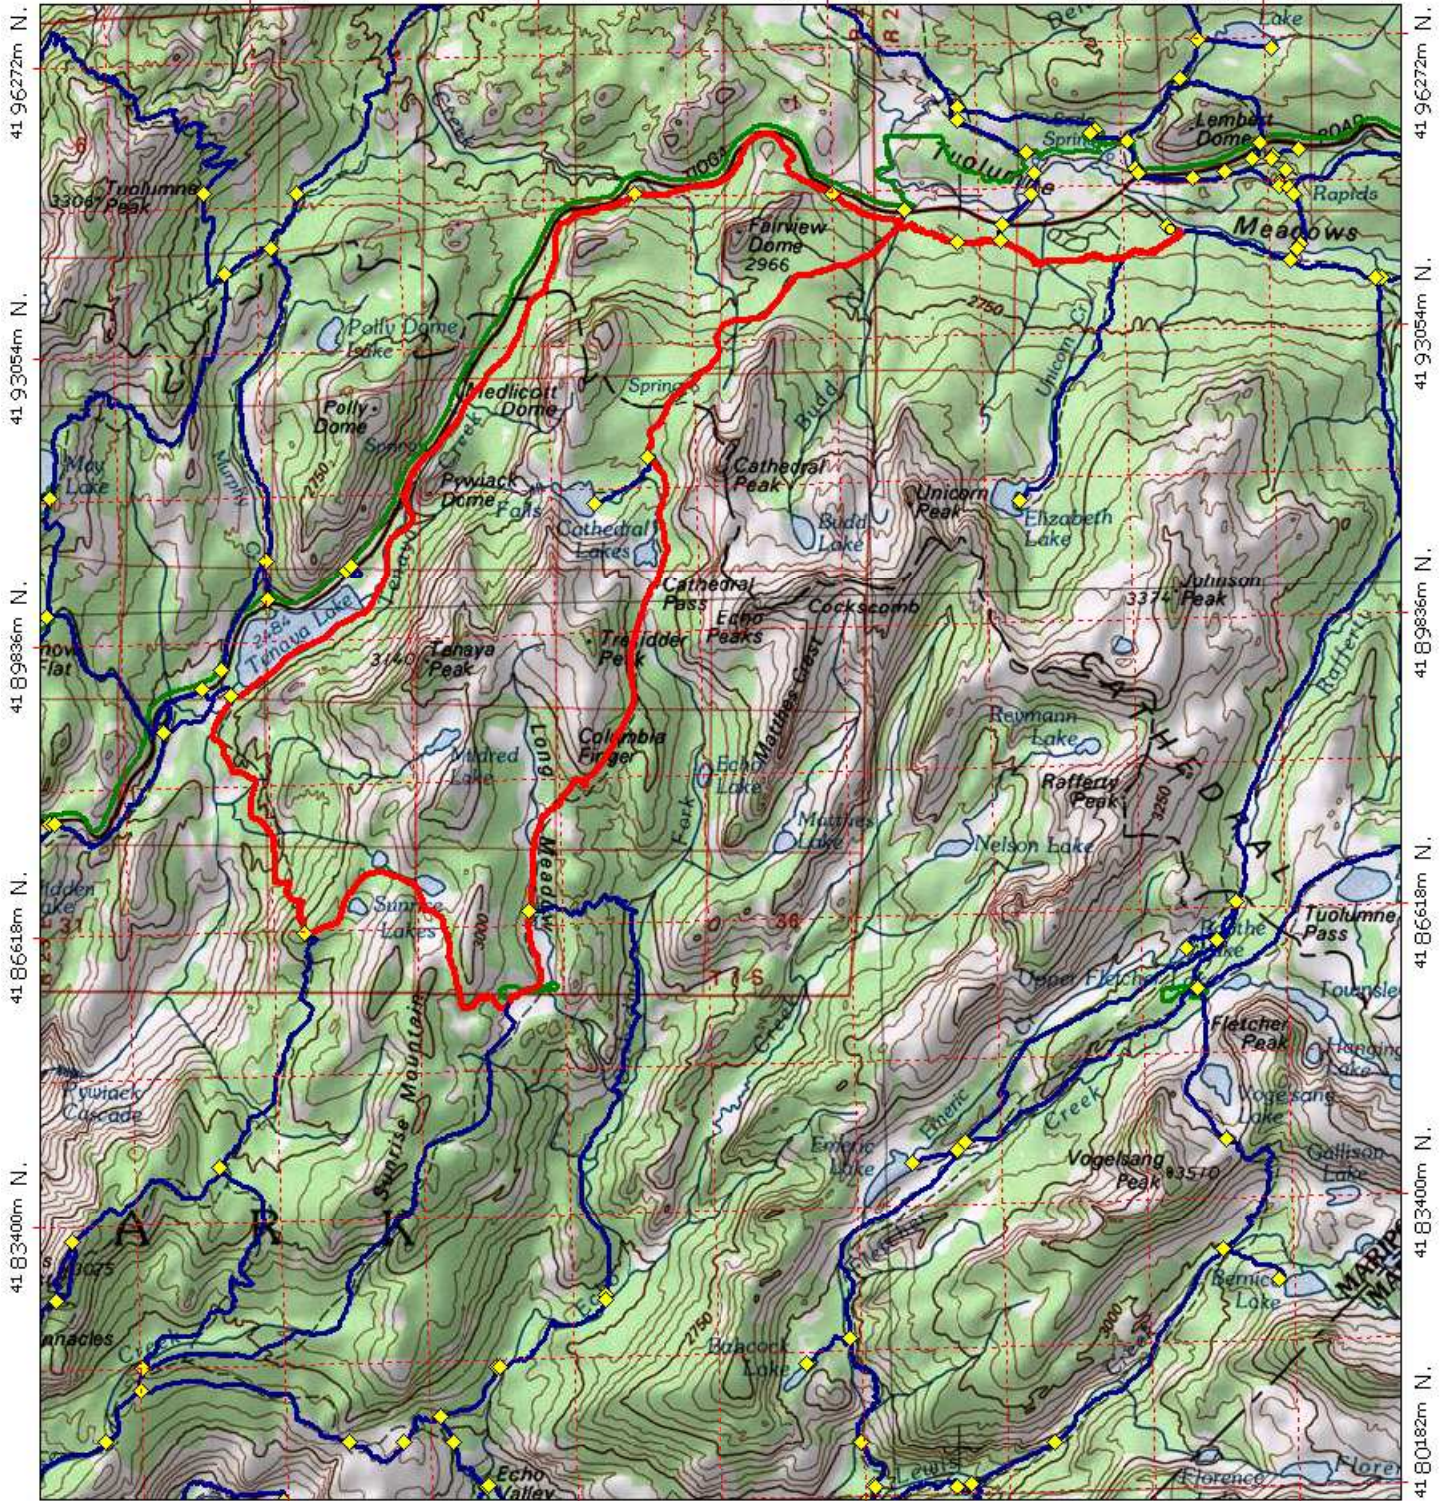

283184m E, 286402m E, 289620m E, WGS84 Zone 11S 294447m E

TN  $\uparrow$  MN  
14 1/2°

Map created with TOPO!© ©2003 National Geographic (www.nationalgeographic.com/topo)