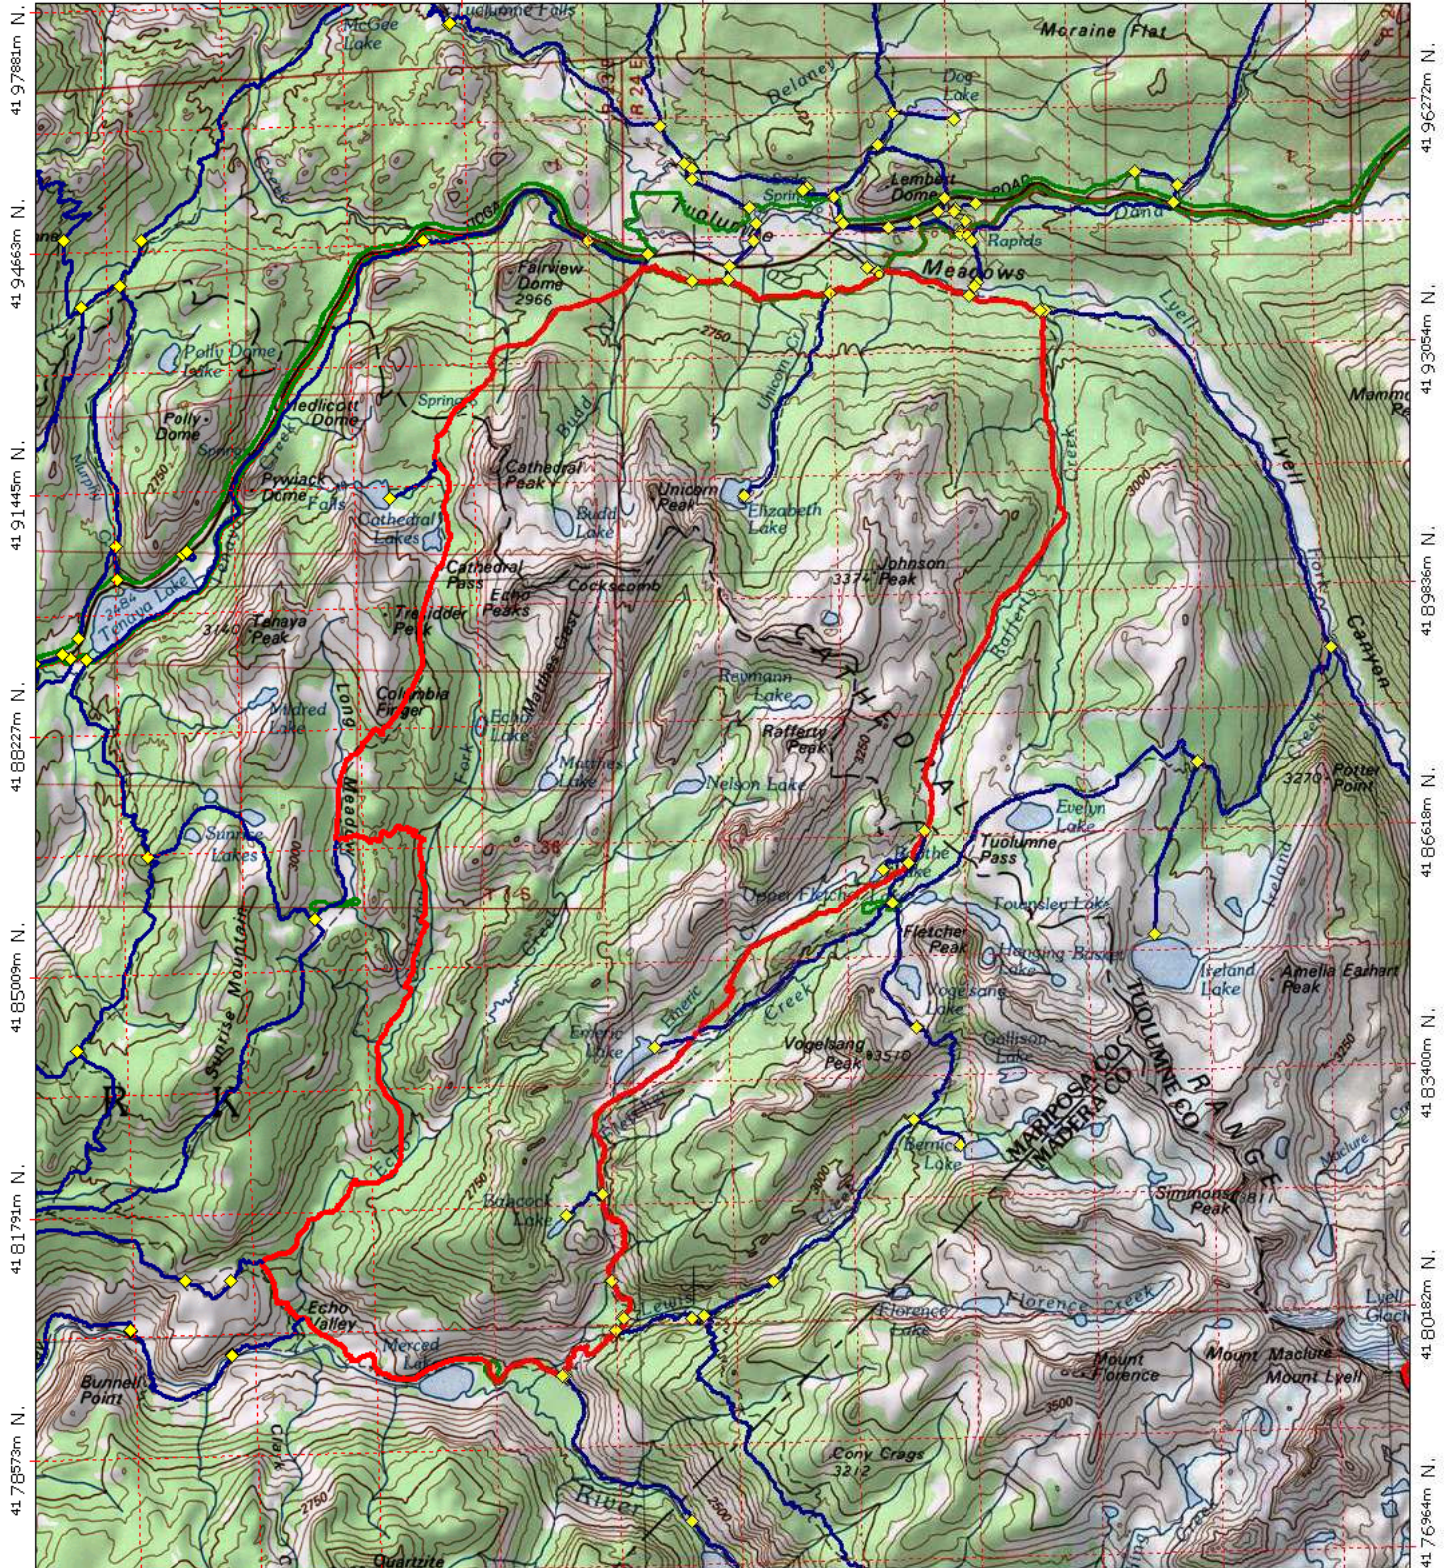

TOPOI map printed on 09/12/04 from "yosemite-bdml.tpo"

284793m E, 288011m E, 291229m E, 294447m E, WGS84 Zone 11S 299274m E

TN ↑ MN  
14½°

0 0.5 1.0 1.5 2.0 2.5 3.0 3.5 miles  
0 1 2 3 4 5 km

Map created with TOPOI® ©2003 National Geographic (www.nationalgeographic.com/topo)

● 31.75 mi, 8653'

Gain: +5085' - 5063' = +22'